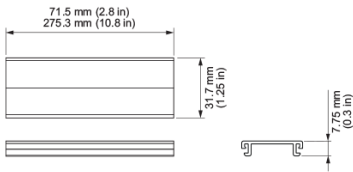

Flex Compact Pro Mounting Track

Date: _____
Type: _____
Firm Name: _____
Project: _____

Qty 1, 1.2 m (4 ft), White

For use with Flex Compact Pro luminaires.

Specifications

Due to continuous improvements and innovations, specifications may change without notice.

Physical

Dimensions (Height x Width x Depth)	31.7 x 1219 x 12.6 mm (1.25 x 48 x 0.5 in)
Weight	1.3 kg (2.8 lb)

Dimensions

Single Node Mount

Spacer

Mounting Track

Part Numbers

Accessory

Flex Compact Pro Mounting Track, Qty 1, 1.2 m (4 ft), White
ZGC500 RA WH

Item Number

601-000033-01

Item 12NC

912400138096

© 2026 Signify Holding. All rights reserved. Specifications are subject to change without notice. No representation or warranty as to the accuracy or completeness of the information included herein is given and any liability for any action in reliance thereon is disclaimed.