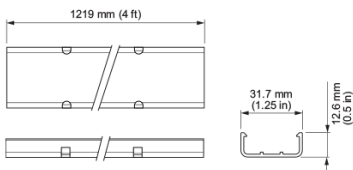

Flex Compact Pro Mounting Track

Date: _____
Type: _____
Firm Name: _____
Project: _____

Qty 1, 1.2 m (4 ft), White

For use with Flex Compact Pro luminaires.

Specifications

Due to continuous improvements and innovations, specifications may change without notice.

Physical

Dimensions (Height x Width x Depth)	31.7 x 1219 x 12.6 mm (1.25 x 48 x 0.5 in)
Weight	1.3 kg (2.8 lb)

Dimensions

Single Node Mount

Spacer

Mounting Track

Part Numbers

Accessory

Flex Compact Pro Mounting Track, Qty 1, 1.2 m (4 ft), White
ZGC500 RA WH

Item Number

601-000033-01

Item 12NC

912400138096

© 2026 Signify Holding. All rights reserved. Specifications are subject to change without notice. No representation or warranty as to the accuracy or completeness of the information included herein is given and any liability for any action in reliance thereon is disclaimed.