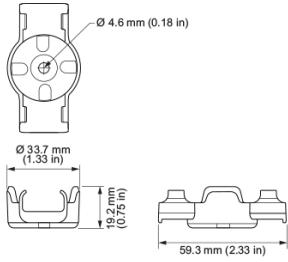

Flex Compact Pro Mounting Track

Date: _____
Type: _____
Firm Name: _____
Project: _____

Qty 1, 1.2 m (4 ft), White

For use with Flex Compact Pro luminaires.

Specifications

Due to continuous improvements and innovations, specifications may change without notice.

Physical

Dimensions (Height x Width x Depth)	31.7 x 1219 x 12.6 mm (1.25 x 48 x 0.5 in)
Weight	1.3 kg (2.8 lb)

Dimensions

Single Node Mount

Spacer

Mounting Track

Part Numbers

Accessory

Flex Compact Pro Mounting Track, Qty 1, 1.2 m (4 ft), White
ZGC500 RA WH

Item Number

601-000033-01

Item 12NC

912400138096

© 2026 Signify Holding. All rights reserved. Specifications are subject to change without notice. No representation or warranty as to the accuracy or completeness of the information included herein is given and any liability for any action in reliance thereon is disclaimed.