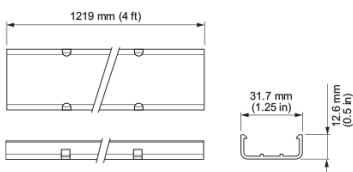

Flex Compact Pro Mounting Track

Date: _____

Type: _____

Firm Name: _____

Project: _____

Qty 1, 1.2 m (4 ft), Black

For use with Flex Compact Pro luminaires.

Specifications

Due to continuous improvements and innovations, specifications may change without notice.

Physical

Dimensions (Height x Width x Depth)	31.7 x 1219 x 12.6 mm (1.25 x 48 x 0.5 in)
Weight	1.3 kg (2.8 lb)

Dimensions

Single Node Mount

Spacer

Mounting Track

Part Numbers

Accessory

Flex Compact Pro Mounting Track, Qty 1, 1.2 m (4 ft), Black
ZGC500 RA BK

Item Number

601-000033-00