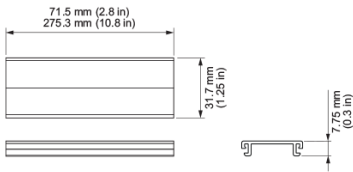

Flex Compact Pro Mounting Track

Date: _____

Type: _____

Firm Name: _____

Project: _____

Qty 1, 1.2 m (4 ft), Black

For use with Flex Compact Pro luminaires.

Specifications

Due to continuous improvements and innovations, specifications may change without notice.

Physical

Dimensions (Height x Width x Depth)	31.7 x 1219 x 12.6 mm (1.25 x 48 x 0.5 in)
Weight	1.3 kg (2.8 lb)

Dimensions

Single Node Mount

Spacer

Mounting Track

Part Numbers

Accessory

Flex Compact Pro Mounting Track, Qty 1, 1.2 m (4 ft), Black
ZGC500 RA BK

Item Number

601-000033-00