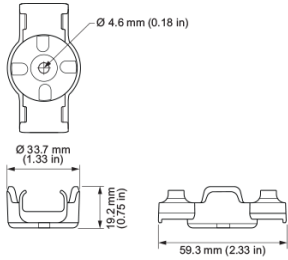

Flex Compact Pro Mounting Track

Date: _____

Type: _____

Firm Name: _____

Project: _____

Qty 1, 1.2 m (4 ft), Black

For use with Flex Compact Pro luminaires.

Specifications

Due to continuous improvements and innovations, specifications may change without notice.

Physical

Dimensions (Height x Width x Depth)	31.7 x 1219 x 12.6 mm (1.25 x 48 x 0.5 in)
Weight	1.3 kg (2.8 lb)

Dimensions

Single Node Mount

Spacer

Mounting Track

Part Numbers

Accessory

Flex Compact Pro Mounting Track, Qty 1, 1.2 m (4 ft), Black
ZGC500 RA BK

Item Number

601-000033-00