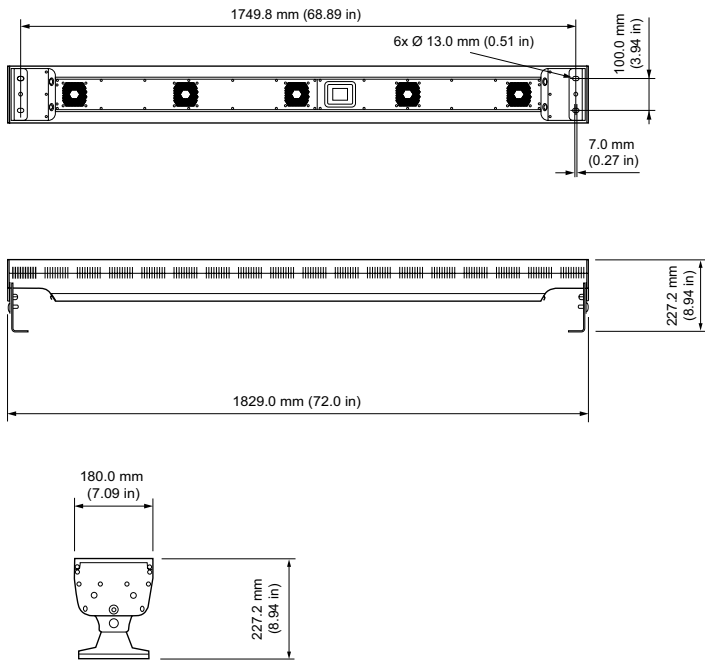

## Mounting

Yoke / Feet Type	2 x 180° Swivel M12 (1/2") Fixing point
Fixture mounting/Hanging orientation	Hanging - Floor - Side
Secondary Safety Wire Point	2 x Safety Point located next to yoke Safety Wire not included

# Dimensions

## Physical

Construction	Metal frame, Plastic covers
Standard Finish	Black
Dimensions	180 x 1829 x 227 mm (7.0 x 72.0 x 9.0 in)
Fixture Weight	23.0 kg (51.0 lb)
Operating Temperature	-10-45°C (14-113°F)