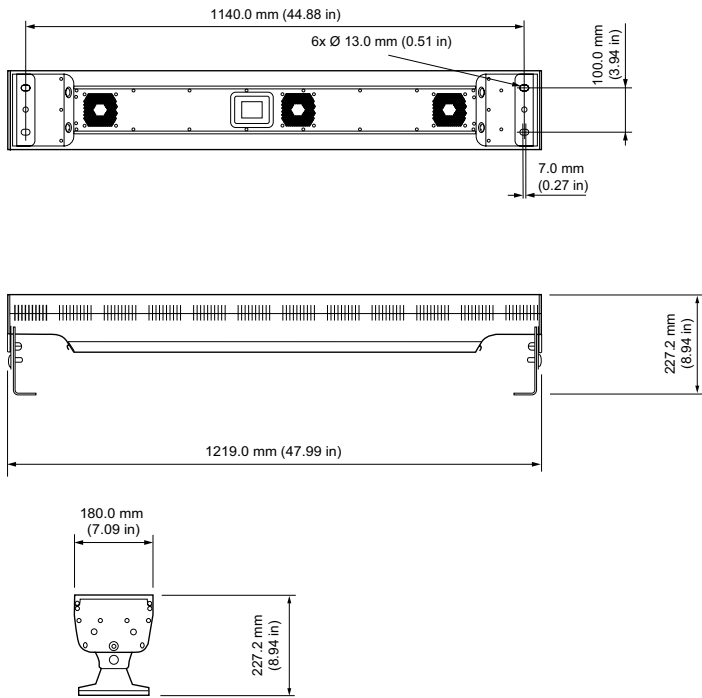

Electrical

Output Power Consumption	500 W
Power Connection	Powercon Input - Thru Bare-end/Edison input cable included
Input Voltage	100-240 VAC, 50 / 60 Hz

Data

Supported Protocols	DMX-512A (RDM) 5 - Pin XLR Input and Thru
DMX Modes	
16-Bit	16 / 24 / 32 / 40 / 56 / 104 Channels
8-Bit	10 / 14 / 18 / 22 / 30 / 54 Channels
HSIC	10 / 15 / 20 / 25 / 35 / 65 Channels
Simple 8-Bit	6 / 10 / 14 / 18 / 26 / 50 Channels
Zone Control	1 / 2 / 3 / 4 / 6 / 12
Manual Mode	On Board local Control

Noise Level / Fan Control

Fan Mode	Continuous (On) / Auto Ramping
Cooling System Type	Forced Air

Mounting

Yoke / Feet Type	2 x 180° Swivel M12 (1/2") Fixing point
Fixture mounting/Hanging orientation	Hanging - Floor - Side
Secondary Safety Wire Point	2 x Safety Point located next to yoke Safety Wire not included

Dimensions

Physical

Construction	Metal frame, Plastic covers
Standard Finish	Black
Dimensions	180 x 1219 x 227 mm (7.0 x 48.0 x 9.0 in)
Fixture Weight	18.0 kg (40.0 lb)
Operating Temperature	-10-45°C (14-113°F)